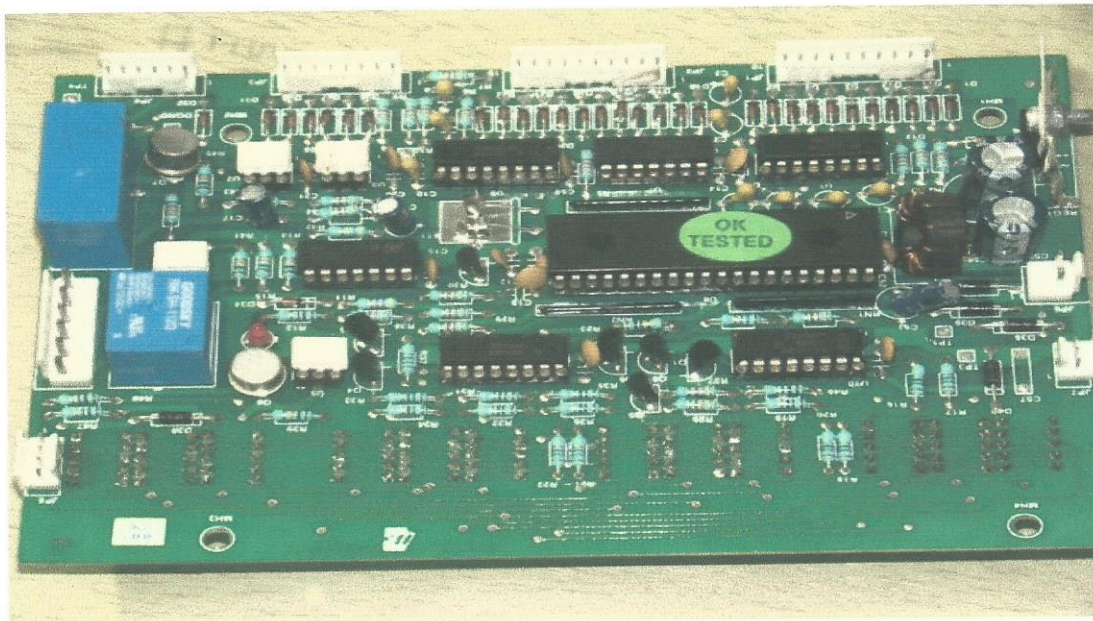

- KVp, MA TIME, MAs DISPLAY CARD, INBUILT MICROCONTROLLER BASED TIMER FOR (60 MA/100MA) MEDICAL X-RAY SYSTEM

- KVp, MA TIME, MAs DISPLAY CARD, INBUILT ICROCONTROLLER BASED TIMER FOR (300 MA /500 MA) MEDICAL X-RAY SYSTEM

➤ P-60. CARDS FOR MEDICAL X-RAY SYSTEMS

➤ **DIAGNOX 60-H**

➤ **DIAGNOX 100-D**

- TC 100 CONTROL CONSOLE CARD (ANATOMICAL PROGRAMS RADIOGRAPHY CARD)

- KVp, MA TIME, MAs DISPLAY CARD, INBUILT MICROCONTROLLER BASED TIMER FOR (60 MA/100MA) MEDICAL X-RAY SYSTEM

- KVp, MA TIME, MAs DISPLAY CARD, INBUILT MICROCONTROLLER BASED TIMER FOR (300 MA/500MA) MEDICAL X-RAY SYSTEM.

- Digital mAs METER DUAL-RANGE

➤ **DIGNOX 200D**

➤ **DIAGNOX 100-R**

➤ **DIAGNOX 100-DR**