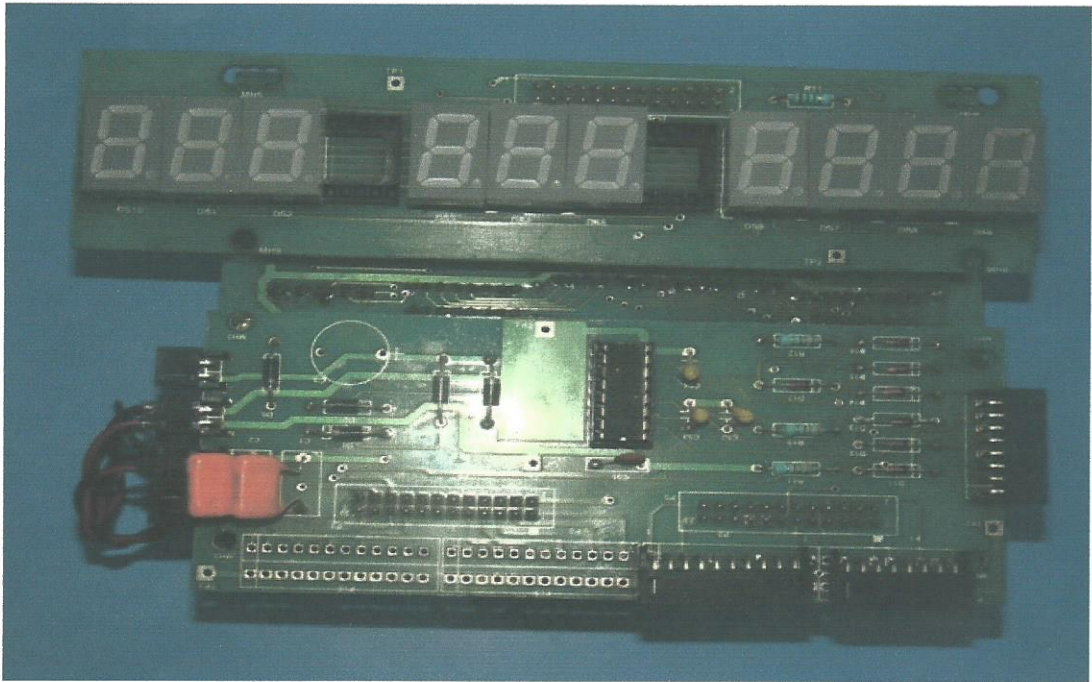

- KVp, MA TIME, MAs DISPLAY CARD, INBUILT MICROCONTROLLER BASED TIMER FOR (300 MA/500MA) MEDICAL X-RAY SYSTEM.

- Digital mAs METER DUAL-RANGE

➤ **DIGNOX 200D**

➤ **DIAGNOX 100-R**

➤ **DIAGNOX 100-DR**