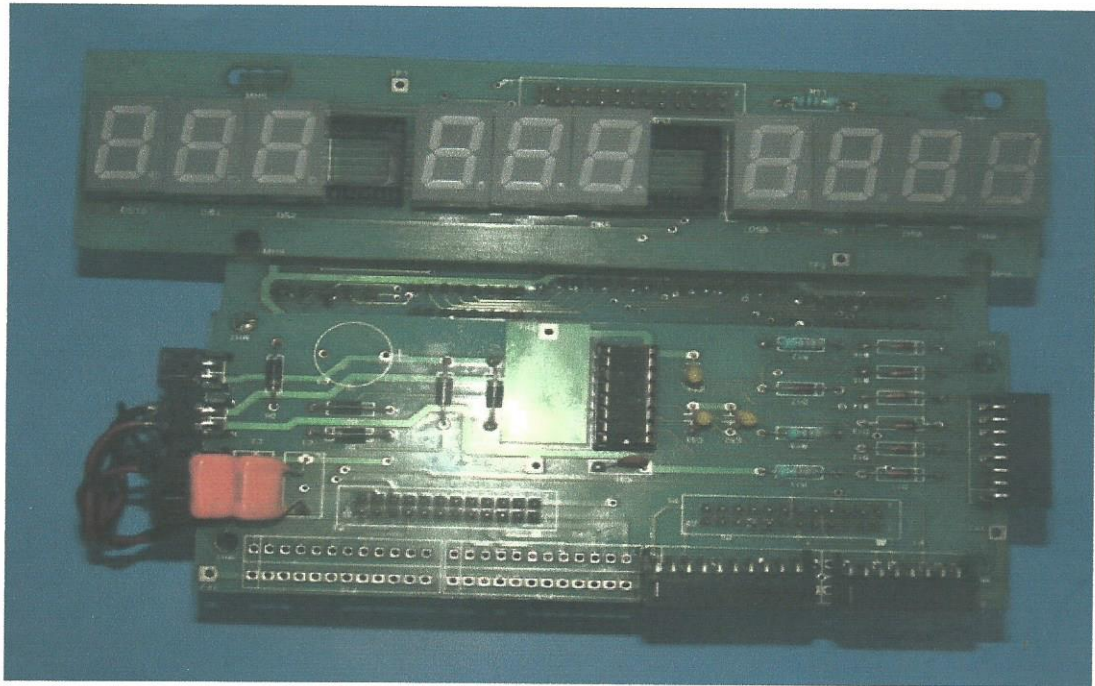

- KVp, MA TIME, MAs DISPLAY CARD, INBUILT MICROCONTROLLER BASED TIMER FOR (60 MA/100MA) MEDICAL X-RAY SYSTEM

- KVp, MA TIME, MAs DISPLAY CARD, INBUILT ICROCONTROLLER BASED TIMER FOR (300 MA /500 MA) MEDICAL X-RAY SYSTEM

➤ P-60. CARDS FOR MEDICAL X-RAY SYSTEMS

➤ **DIAGNOX 60-H**

➤ **DIAGNOX 100-D**

- TC 100 CONTROL CONSOLE CARD (ANATOMICAL PROGRAMS RADIOGRAPHY CARD)

- KVp, MA TIME, MAs DISPLAY CARD, INBUILT MICROCONTROLLER BASED TIMER FOR (60 MA/100MA) MEDICAL X-RAY SYSTEM

- KVp, MA TIME, MAs DISPLAY CARD, INBUILT MICROCONTROLLER BASED TIMER FOR (300 MA/500MA) MEDICAL X-RAY SYSTEM.

- Digital mAs METER DUAL-RANGE

➤ **DIGNOX 200D**

➤ **DIAGNOX 100-R**

➤ **DIAGNOX 100-DR**