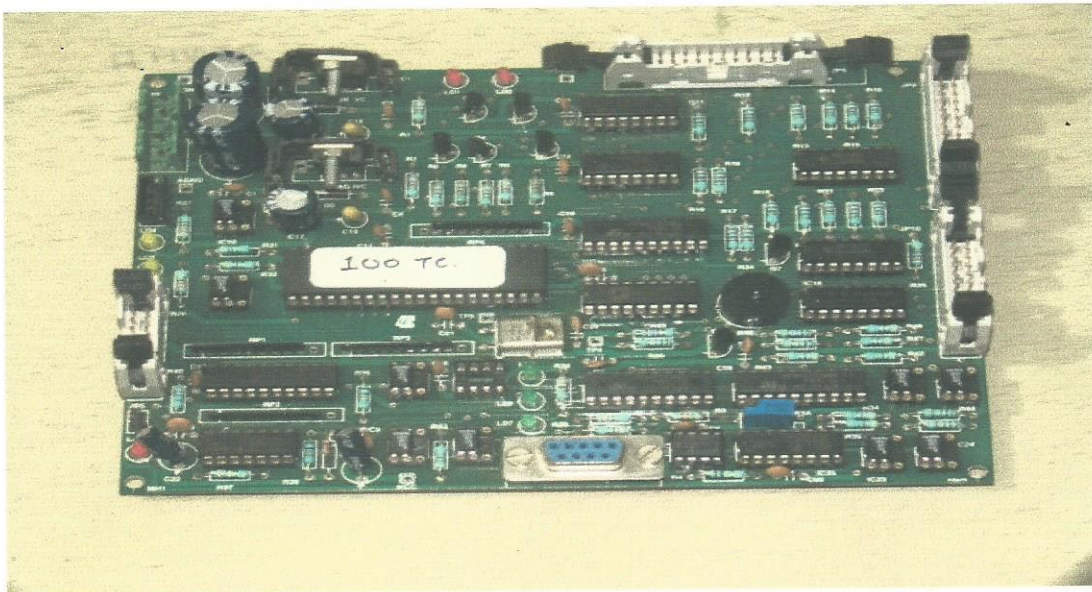

- KVp, MA TIME, MAs DISPLAY CARD, INBUILT MICROCONTROLLER BASED TIMER FOR (60 MA/100MA) MEDICAL X-RAY SYSTEM

- KVp, MA TIME, MAs DISPLAY CARD, INBUILT ICROCONTROLLER BASED TIMER FOR (300 MA /500 MA) MEDICAL X-RAY SYSTEM

➤ P-60. CARDS FOR MEDICAL X-RAY SYSTEMS

➤ **DIAGNOX 60-H**

➤ **DIAGNOX 100-D**

- TC 100 CONTROL CONSOLE CARD (ANATOMICAL PROGRAMS RADIOGRAPHY CARD)

- KVp, MA TIME, MAs DISPLAY CARD, INBUILT MICROCONTROLLER BASED TIMER FOR (60 MA/100MA) MEDICAL X-RAY SYSTEM

- KVp, MA TIME, MAs DISPLAY CARD, INBUILT MICROCONTROLLER BASED TIMER FOR (300 MA/500MA) MEDICAL X-RAY SYSTEM.

- Digital mAs METER DUAL-RANGE

➤ **DIGNOX 200D**

➤ **DIAGNOX 100-R**

➤ **DIAGNOX 100-DR**