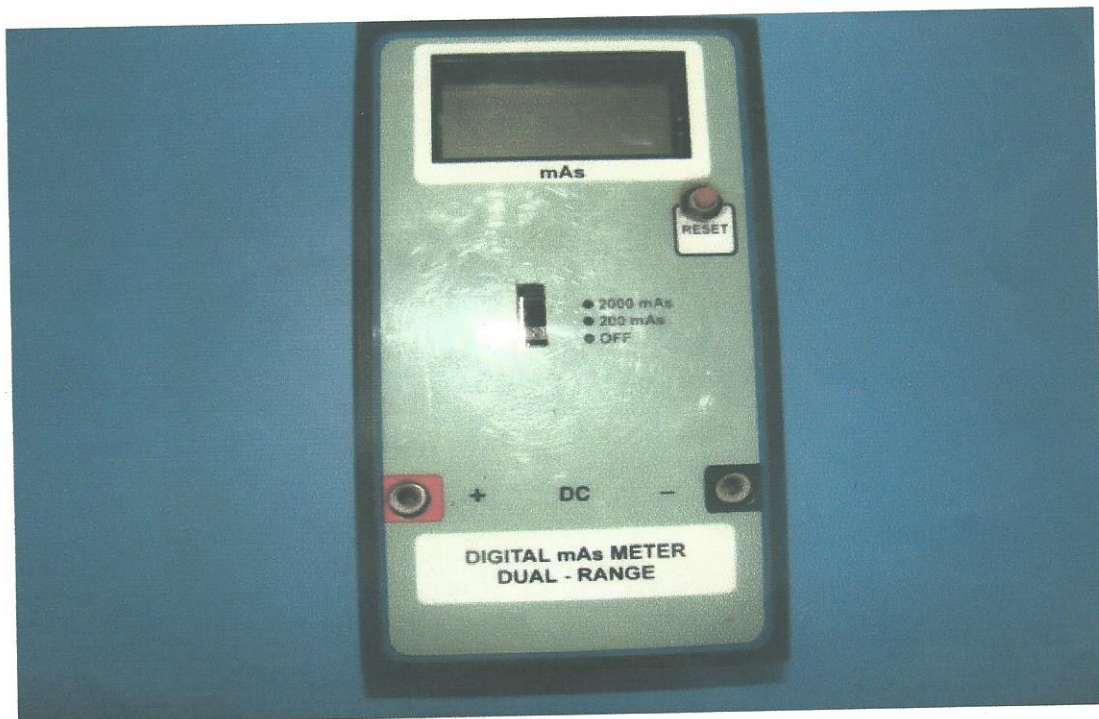

➤ P-60. CARDS FOR MEDICAL X-RAY SYSTEMS

➤ **DIAGNOX 60-H**

➤ **DIAGNOX 100-D**

- TC 100 CONTROL CONSOLE CARD (ANATOMICAL PROGRAMS RADIOGRAPHY CARD)

- KVp, MA TIME, MAs DISPLAY CARD, INBUILT MICROCONTROLLER BASED TIMER FOR (60 MA/100MA) MEDICAL X-RAY SYSTEM

- KVp, MA TIME, MAs DISPLAY CARD, INBUILT MICROCONTROLLER BASED TIMER FOR (300 MA/500MA) MEDICAL X-RAY SYSTEM.

- Digital mAs METER DUAL-RANGE

➤ **DIGNOX 200D**

➤ **DIAGNOX 100-R**

➤ **DIAGNOX 100-DR**