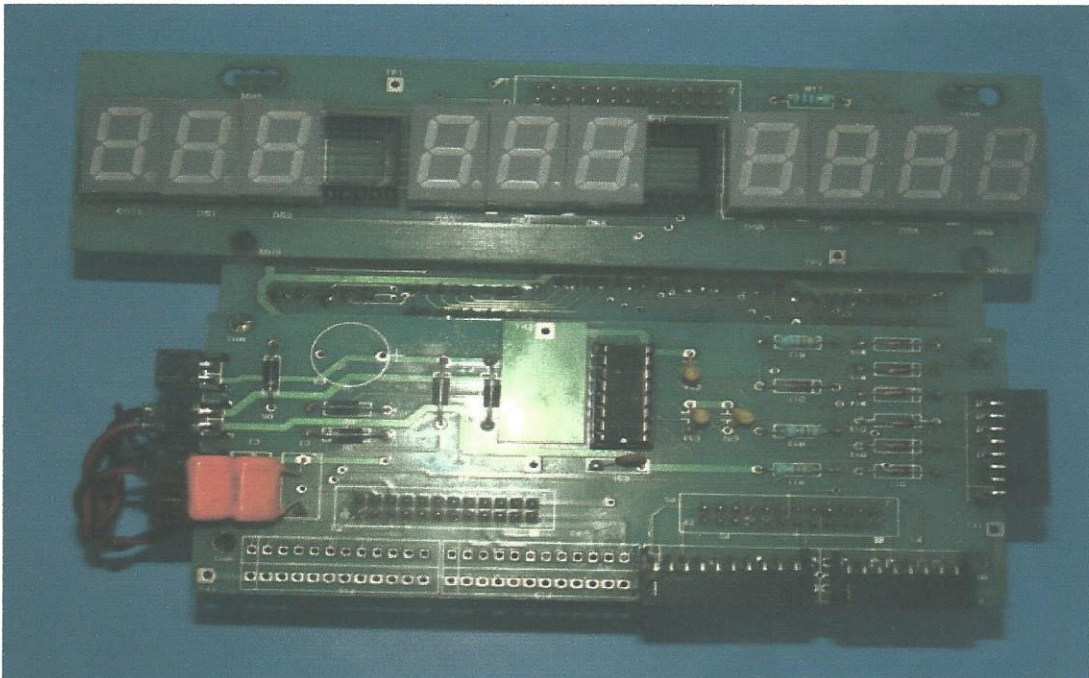

- KVp, MA TIME, MAs DISPLAY CARD, INBUILT MICROCONTROLLER BASED TIMER FOR (60 MA/100MA) MEDICAL X-RAY SYSTEM

- KVp, MA TIME, MAs DISPLAY CARD, INBUILT ICROCONTROLLER BASED TIMER FOR (300 MA /500 MA) MEDICAL X-RAY SYSTEM

➤ P-60. CARDS FOR MEDICAL X-RAY SYSTEMS

➤ **DIAGNOX 60-H**

➤ **DIAGNOX 100-D**

- TC 100 CONTROL CONSOLE CARD (ANATOMICAL PROGRAMS RADIOGRAPHY CARD)

- KVp, MA TIME, MAs DISPLAY CARD, INBUILT MICROCONTROLLER BASED TIMER FOR (60 MA/100MA) MEDICAL X-RAY SYSTEM

- KVp, MA TIME, MAs DISPLAY CARD, INBUILT MICROCONTROLLER BASED TIMER FOR (300 MA/500MA) MEDICAL X-RAY SYSTEM.

- Digital mAs METER DUAL-RANGE

➤ **DIGNOX 200D**

➤ **DIAGNOX 100-R**

➤ **DIAGNOX 100-DR**