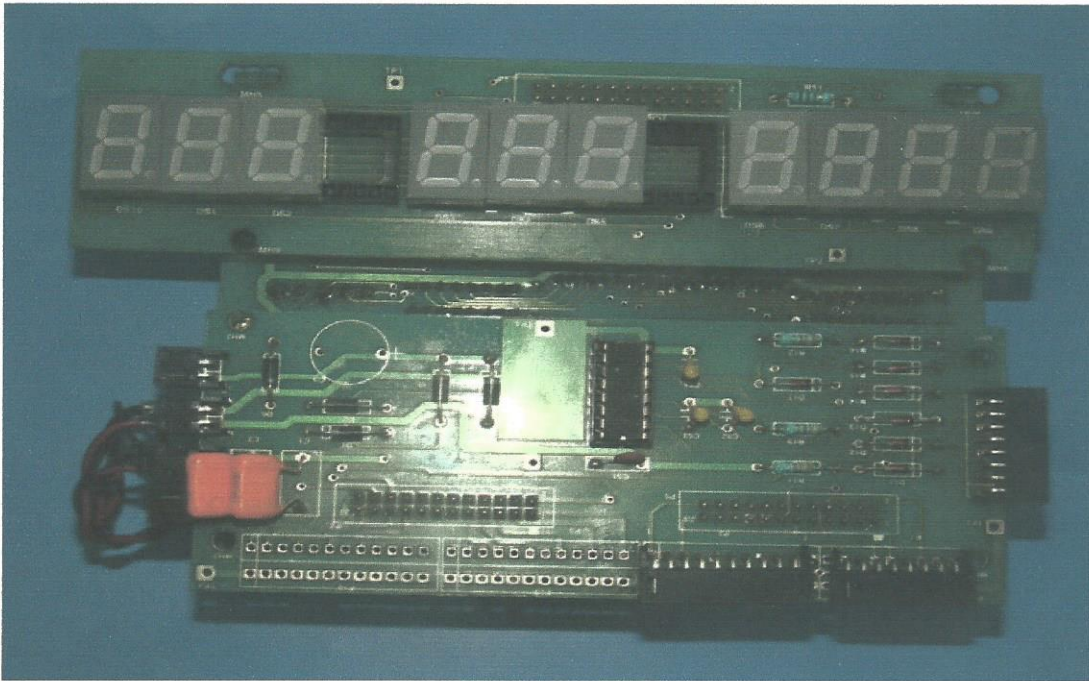

- KVp, MA TIME, MAs DISPLAY CARD, INBUILT MICROCONTROLLER BASED TIMER FOR (60 MA/100MA) MEDICAL X-RAY SYSTEM

- KVp, MA TIME, MAs DISPLAY CARD, INBUILT ICROCONTROLLER BASED TIMER FOR (300 MA /500 MA) MEDICAL X-RAY SYSTEM

➤ P-60. CARDS FOR MEDICAL X-RAY SYSTEMS

➤ **DIAGNOX 60-H**

➤ **DIAGNOX 100-D**

- TC 100 CONTROL CONSOLE CARD (ANATOMICAL PROGRAMS RADIOGRAPHY CARD)

- KVp, MA TIME, MAs DISPLAY CARD, INBUILT MICROCONTROLLER BASED TIMER FOR (60 MA/100MA) MEDICAL X-RAY SYSTEM

- KVp, MA TIME, MAs DISPLAY CARD, INBUILT MICROCONTROLLER BASED TIMER FOR (300 MA/500MA) MEDICAL X-RAY SYSTEM.

- Digital mAs METER DUAL-RANGE

➤ **DIGNOX 200D**

➤ **DIAGNOX 100-R**

➤ **DIAGNOX 100-DR**